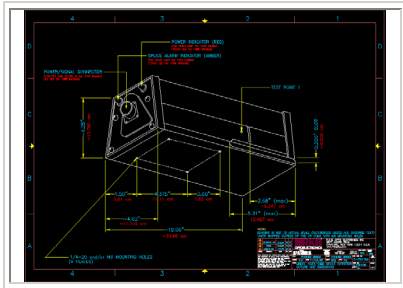

## Equipment Pictorial Model 1032 Classic® Splice Detector™ Technology