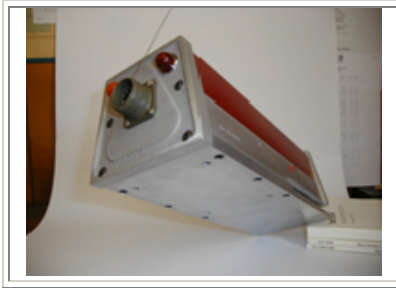

## Equipment Pictorial Model 1032 Classic® Splice Detector™ Technology