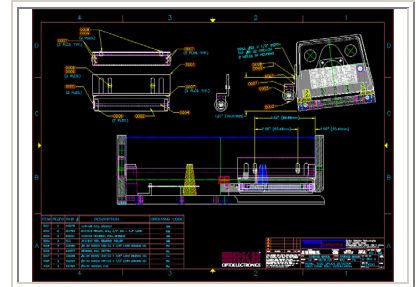

## Equipment Pictorial Model 1032 Classic® Splice Detector™ Technology