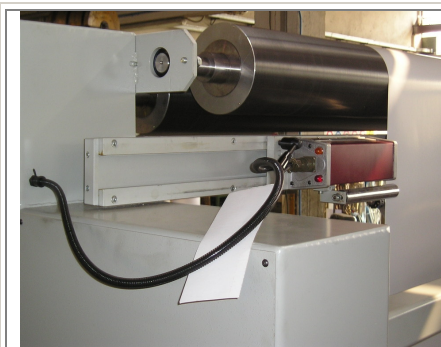

**Hansol Paper Co., Ltd.
South Korea**