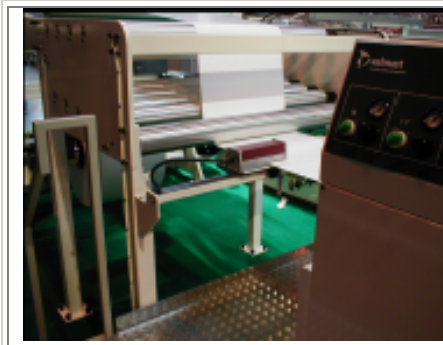

1032 Classic® Splice Detector™ Valmet Sheeter