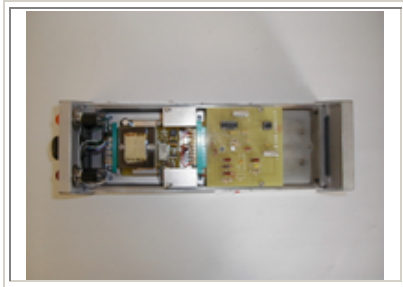

## Equipment Pictorial Model 1032 Classic® Splice Detector™ Technology