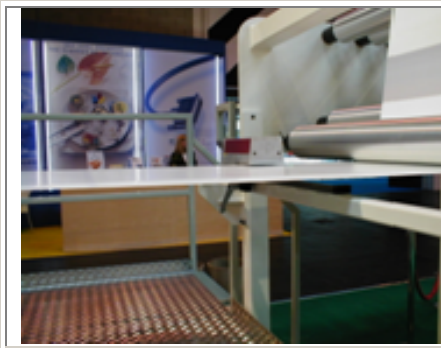

Model 1032 Classic® Splice Detector™ Bobst Sheeter