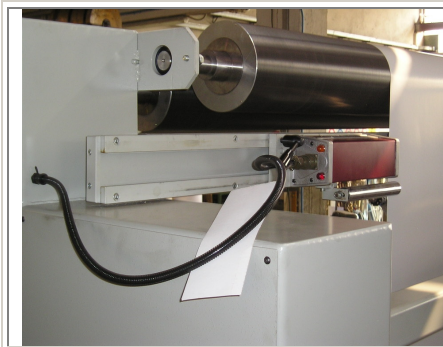

Model 1032 Classic® Splice Detector™ MWU Sheeter