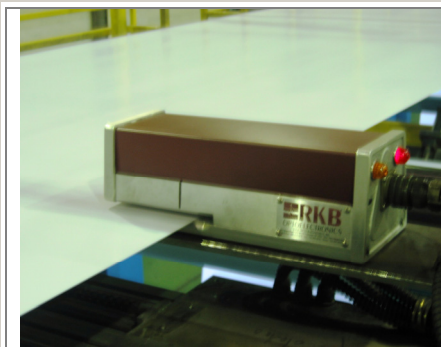

**APP Gold East
China**