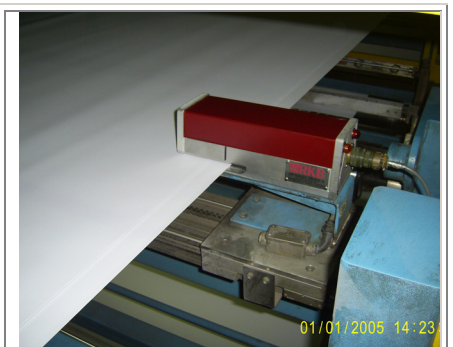

**APP Pt Pindo Deli, Karawang
West Java, Indonesia**