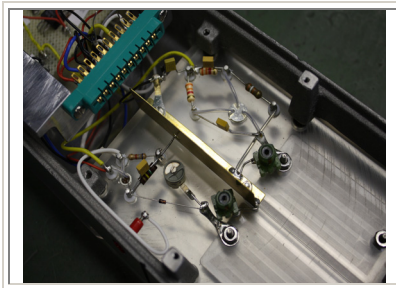

## Equipment Pictorial Model 1032 Classic® Splice Detector™ Technology