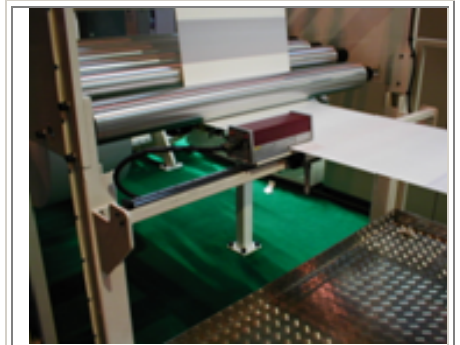

Model 1032 Classic® Splice Detector™ Apollo Sheeter