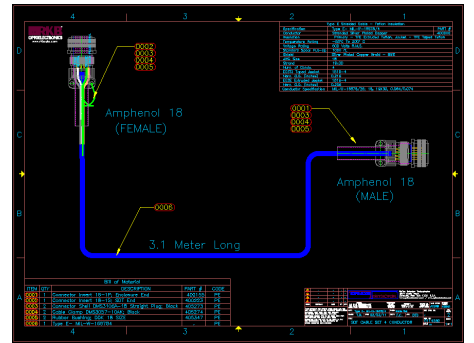

R.K.B. OPTO-ELECTRONICS, INC.

6677 Moore Road • Syracuse, New York • 13211 • United States of America
Tel: +001-315-455-6636 • Fax: +001-315-455-8216 • Email: sales@spicedetector.com
Internet: www.rkbopto.com / www.spicedetector.com / www.spicedetector.net