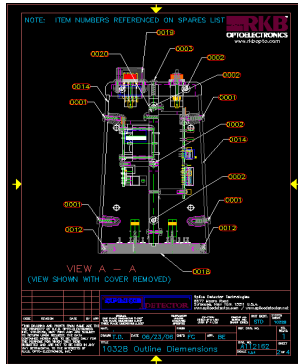

Equipment Pictorial Model 1032BM Black Mamba® Web Press Splice Detector™ & Distribution Technology

R.K.B. OPTO-ELECTRONICS, INC.

6677 Moore Road • Syracuse, New York • 13211 • United States of America
Tel: +001-315-455-6636 • Fax: +001-315-455-8216 • Email: sales@spicedetector.com
Internet: www.rkbopto.com / www.spicedetector.com / www.spicedetector.net