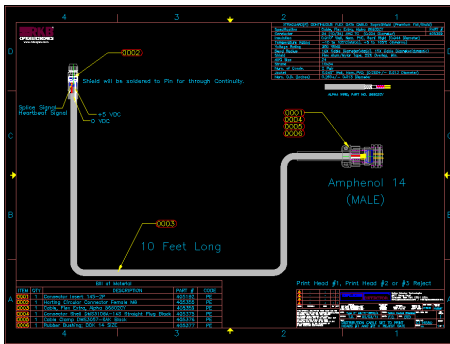

R.K.B. OPTO-ELECTRONICS, INC.

6677 Moore Road • Syracuse, New York • 13211 • United States of America
Tel: +001-315-455-6636 • Fax: +001-315-455-8216 • Email: sales@spicedetector.com
Internet: www.rkbopto.com / www.spicedetector.com / www.spicedetector.net