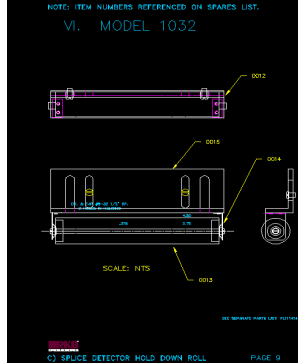

Equipment Pictorial Model 1032BM Black Mamba® Web Press Splice Detector™ & Distribution Technology

R.K.B. OPTO-ELECTRONICS, INC.

6677 Moore Road • Syracuse, New York • 13211 • United States of America
Tel: +001-315-455-6636 • Fax: +001-315-455-8216 • Email: sales@spicedetector.com
Internet: www.rkbopto.com / www.spicedetector.com / www.spicedetector.net