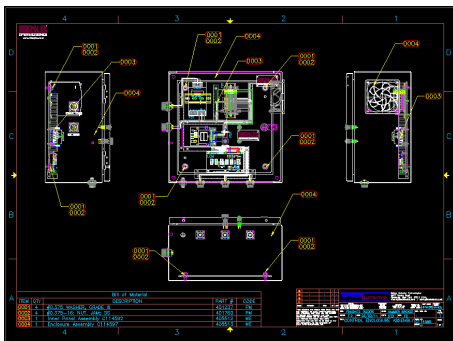

Equipment Pictorial Model 1032BM Black Mamba® Web Press Splice Detector™ & Distribution Technology

R.K.B. OPTO-ELECTRONICS, INC.

6677 Moore Road • Syracuse, New York • 13211 • United States of America
Tel: +001-315-455-6636 • Fax: +001-315-455-8216 • Email: sales@spicedetector.com
Internet: www.rkbopto.com / www.spicedetector.com / www.spicedetector.net

Splice Detection Technology - 1032 Series

Figure 1: RKB System Block Diagram

SPICE DETECT ON T400

Control Box location

Detector located inside the cover on the in-feed on PEM1

R.K.B. OPTO-ELECTRONICS, INC.