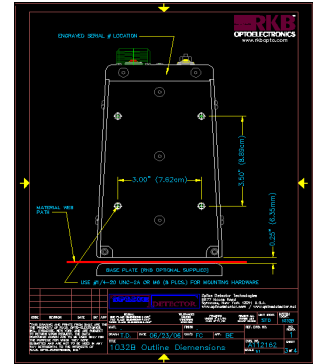

Equipment Pictorial Model 1032BM Black Mamba® Web Press Splice Detector™ & Distribution Technology

R.K.B. OPTO-ELECTRONICS, INC.

6677 Moore Road • Syracuse, New York • 13211 • United States of America
Tel: +001-315-455-6636 • Fax: +001-315-455-8216 • Email: sales@spicedetector.com
Internet: www.rkbopto.com / www.spicedetector.com / www.spicedetector.net

Splice Detection Technology - 1032 Series

Figure 1: RKB System Block Diagram

SPICE DETECT ON T400

Control Box location

Detector located inside the cover on the in-feed on PEM1

R.K.B. OPTO-ELECTRONICS, INC.