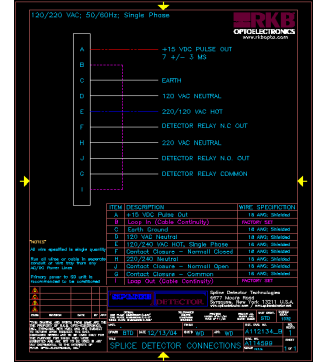

Equipment Pictorial Model 1032BM Black Mamba® Web Press Splice Detector™ & Distribution Technology

R.K.B. OPTO-ELECTRONICS, INC.

6677 Moore Road • Syracuse, New York • 13211 • United States of America
Tel: +001-315-455-6636 • Fax: +001-315-455-8216 • Email: sales@spicedetector.com
Internet: www.rkbopto.com / www.spicedetector.com / www.spicedetector.net