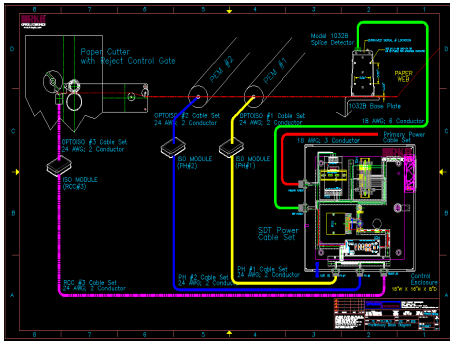

R.K.B. OPTO-ELECTRONICS, INC.

6677 Moore Road • Syracuse, New York • 13211 • United States of America
Tel: +001-315-455-6636 • Fax: +001-315-455-8216 • Email: sales@spicedetector.com
Internet: www.rkbopto.com / www.spicedetector.com / www.spicedetector.net