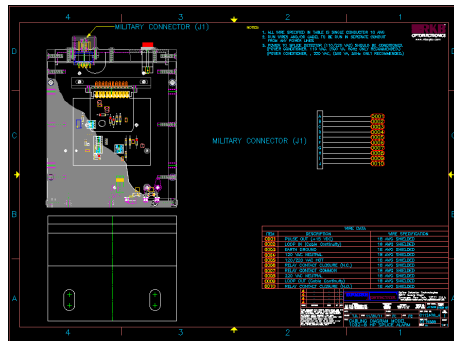

Equipment Pictorial Model 1032BM Black Mamba® Web Press Splice Detector™ & Distribution Technology

R.K.B. OPTO-ELECTRONICS, INC.

6677 Moore Road • Syracuse, New York • 13211 • United States of America
Tel: +001-315-455-6636 • Fax: +001-315-455-8216 • Email: sales@spicedetector.com
Internet: www.rkbopto.com / www.spicedetector.com / www.spicedetector.net