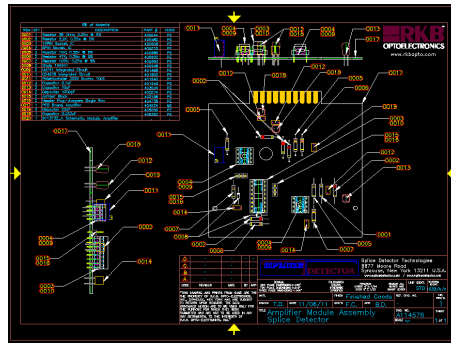

Equipment Pictorial Model 1032BM Black Mamba® Web Press Splice Detector™ & Distribution Technology

R.K.B. OPTO-ELECTRONICS, INC.

6677 Moore Road • Syracuse, New York • 13211 • United States of America
Tel: +001-315-455-6636 • Fax: +001-315-455-8216 • Email: sales@spicedetector.com
Internet: www.rkbopto.com / www.spicedetector.com / www.spicedetector.net

Splice Detection Technology - 1032 Series

Figure 1: RKB System Block Diagram

SPICE DETECT ON T400

Control Box location

Detector located inside the cover on the in-feed on PEM1

R.K.B. OPTO-ELECTRONICS, INC.

SPLICE DETECT ON T400

Located on the in-feed on PEM1

SPLICE DETECT ON T400

Control Box location

SPLICE DETECT ON T400

Detector located inside the cover on the in-feed on PEM1

Control Box location

SPLICE DETECT ON T400