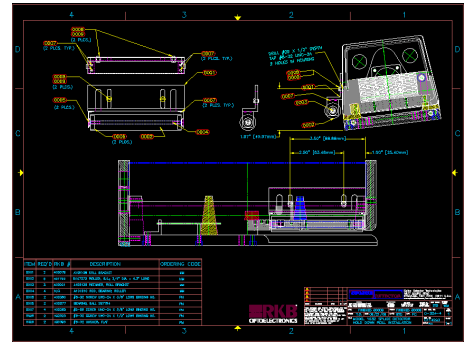

R.K.B. OPTO-ELECTRONICS, INC.

6677 Moore Road • Syracuse, New York • 13211 • United States of America
Tel: +001-315-455-6636 • Fax: +001-315-455-8216 • Email: sales@spicedetector.com
Internet: www.rkbopto.com / www.spicedetector.com / www.spicedetector.net