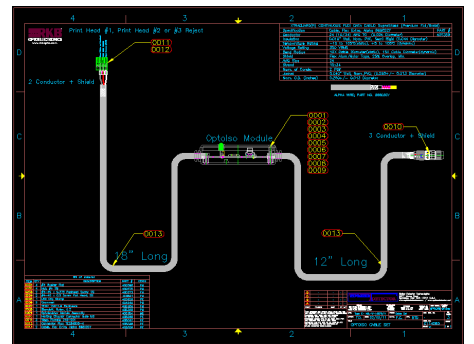

R.K.B. OPTO-ELECTRONICS, INC.

6677 Moore Road • Syracuse, New York • 13211 • United States of America
Tel: +001-315-455-6636 • Fax: +001-315-455-8216 • Email: sales@spicedetector.com
Internet: www.rkbopto.com / www.spicedetector.com / www.spicedetector.net