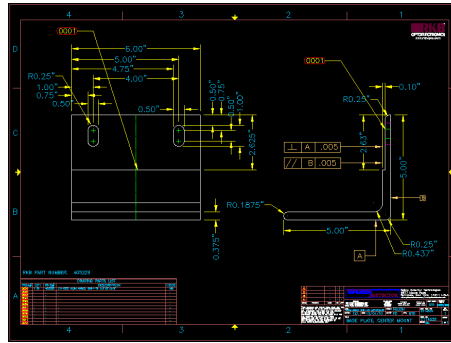

R.K.B. OPTO-ELECTRONICS, INC.

6677 Moore Road • Syracuse, New York • 13211 • United States of America
Tel: +001-315-455-6636 • Fax: +001-315-455-8216 • Email: sales@spicedetector.com
Internet: www.rkbopto.com / www.spicedetector.com / www.spicedetector.net