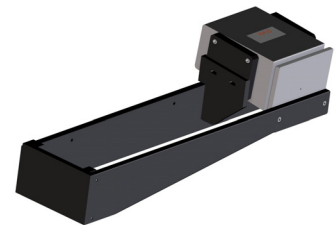

R.K.B. OPTO-ELECTRONICS, INC.

6677 Moore Road • Syracuse, New York • 13211 • United States of America
Tel: +001-315-455-6636 • Fax: +001-315-455-8216 • Email: sales@splicedetector.com
Internet: www.rkbopto.com / www.splicedetector.com / www.splicedetector.net