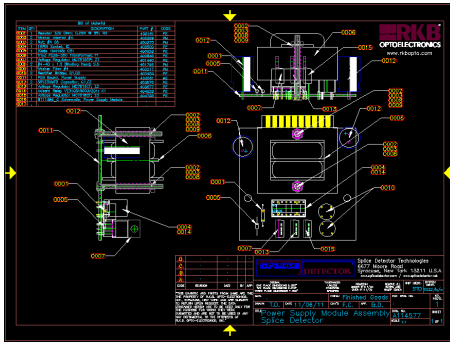

R.K.B. OPTO-ELECTRONICS, INC.

6677 Moore Road • Syracuse, New York • 13211 • United States of America
Tel: +001-315-455-6636 • Fax: +001-315-455-8216 • Email: sales@spicedetector.com
Internet: www.rkbopto.com / www.spicedetector.com / www.spicedetector.net