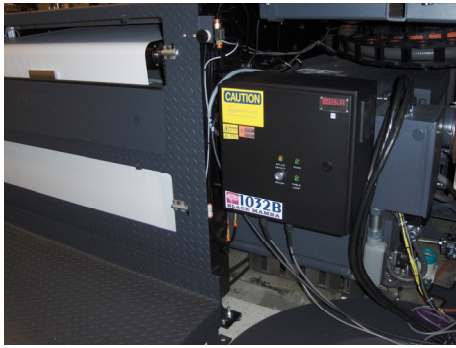

R.K.B. OPTO-ELECTRONICS, INC.

6677 Moore Road • Syracuse, New York • 13211 • United States of America
Tel: +001-315-455-6636 • Fax: +001-315-455-8216 • Email: sales@splicedetector.com
Internet: www.rkbopto.com / www.splicedetector.com / www.splicedetector.net