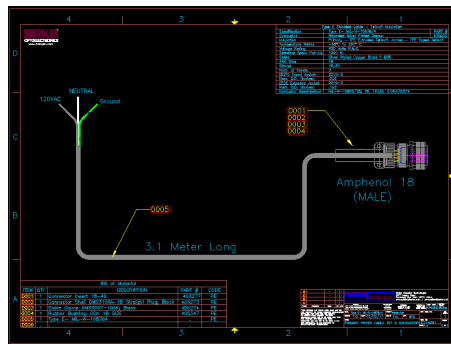

R.K.B. OPTO-ELECTRONICS, INC.

6677 Moore Road • Syracuse, New York • 13211 • United States of America
Tel: +001-315-455-6636 • Fax: +001-315-455-8216 • Email: sales@spicedetector.com
Internet: www.rkbopto.com / www.spicedetector.com / www.spicedetector.net