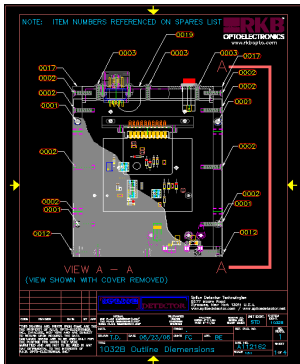

Equipment Pictorial Model 1032BM Black Mamba® Web Press Splice Detector™ & Distribution Technology

R.K.B. OPTO-ELECTRONICS, INC.

6677 Moore Road • Syracuse, New York • 13211 • United States of America
Tel: +001-315-455-6636 • Fax: +001-315-455-8216 • Email: sales@spicedetector.com
Internet: www.rkbopto.com / www.spicedetector.com / www.spicedetector.net