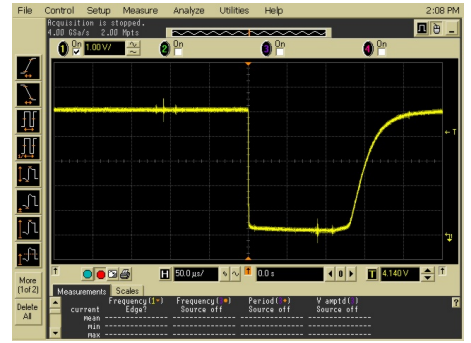

Splice Detection Technology - 1032 Series

Figure 1: RKB System Block Diagram

SPICE DETECT ON T400

Control Box location

Detector located inside the cover on the in-feed on PEM1

R.K.B. OPTO-ELECTRONICS, INC.