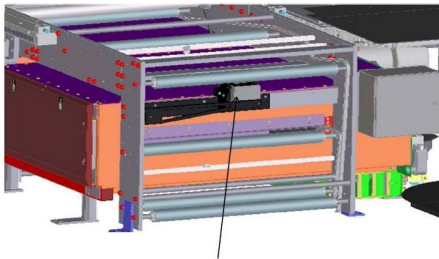

SPLICE DETECT ON T400

Located on the in-feed on PEM1