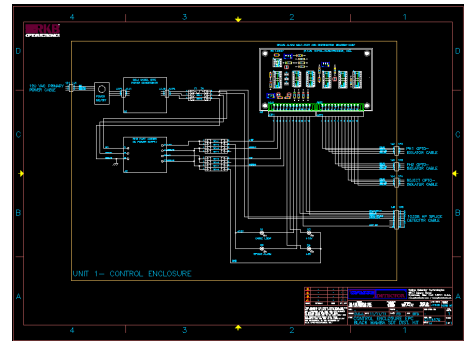

Equipment Pictorial Model 1032BM Black Mamba® Web Press Splice Detector™ & Distribution Technology

R.K.B. OPTO-ELECTRONICS, INC.

6677 Moore Road • Syracuse, New York • 13211 • United States of America
Tel: +001-315-455-6636 • Fax: +001-315-455-8216 • Email: sales@spicedetector.com
Internet: www.rkbopto.com / www.spicedetector.com / www.spicedetector.net