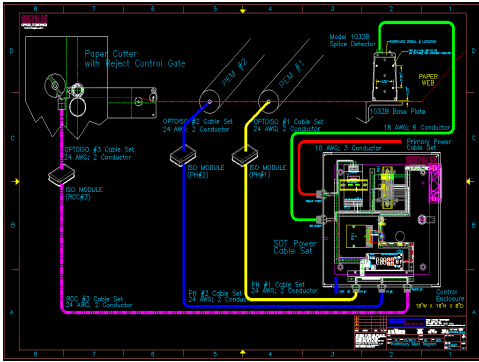

R.K.B. OPTO-ELECTRONICS, INC.

6677 Moore Road • Syracuse, New York • 13211 • United States of America

Tel: +001-315-455-6636 • Fax: +001-315-455-8216 • Email: sales@splicedetector.com

Internet: www.rkbopto.com / www.splicedetector.com / www.splicedetector.net