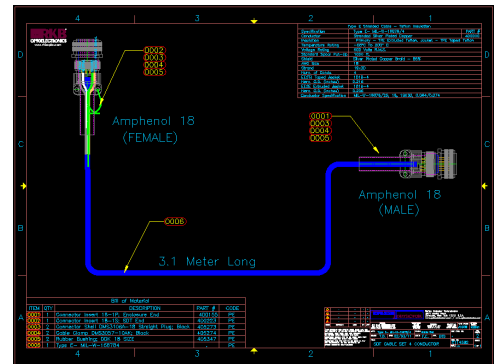

R.K.B. OPTO-ELECTRONICS, INC.

6677 Moore Road • Syracuse, New York • 13211 • United States of America

Tel: +001-315-455-6636 • Fax: +001-315-455-8216 • Email: sales@splicedetector.com

Internet: www.rkbopto.com / www.splicedetector.com / www.splicedetector.net