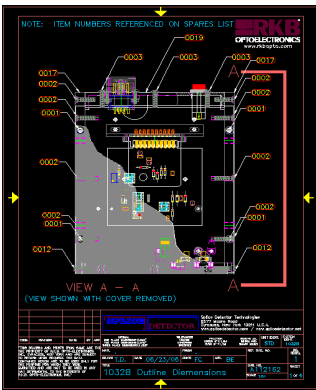

Equipment Pictorial Model 1032BM Black Mamba® Web Press Splice Detector™ & Distribution Technology

R.K.B. OPTO-ELECTRONICS, INC.

6677 Moore Road • Syracuse, New York • 13211 • United States of America
Tel: +001-315-455-6636 • Fax: +001-315-455-8216 • Email: sales@splicedetector.com
Internet: www.rkbopto.com / www.splicedetector.com / www.splicedetector.net