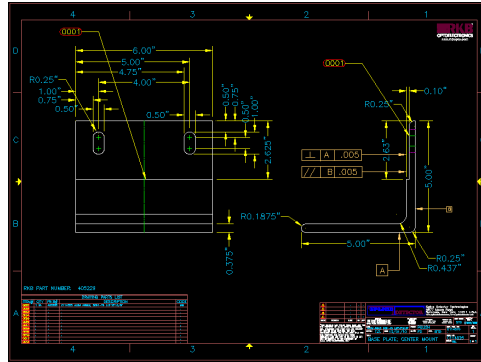

R.K.B. OPTO-ELECTRONICS, INC.

6677 Moore Road • Syracuse, New York • 13211 • United States of America

Tel: +001-315-455-6636 • Fax: +001-315-455-8216 • Email: sales@splicedetector.com

Internet: www.rkbopto.com / www.splicedetector.com / www.splicedetector.net