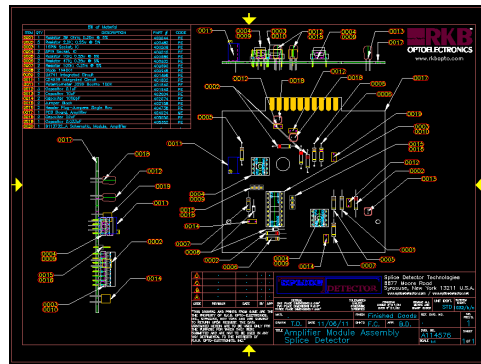

Equipment Pictorial Model 1032BM Black Mamba® Web Press Splice Detector™ & Distribution Technology

R.K.B. OPTO-ELECTRONICS, INC.

6677 Moore Road • Syracuse, New York • 13211 • United States of America
Tel: +001-315-455-6636 • Fax: +001-315-455-8216 • Email: sales@splicedetector.com
Internet: www.rkbopto.com / www.splicedetector.com / www.splicedetector.net

Splice Detection Technology - 1032 Series

Figure 1: RKB System Block Diagram

SPLICE DETECT ON T400

Detector located inside the cover on the in-feed on PEM1

Control Box location

R.K.B. OPTO-ELECTRONICS, INC.

SPLICE DETECT ON T400

Located on the in-feed on PEM1

SPLICE DETECT ON T400

Control Box location

SPLICE DETECT ON T400

Detector located inside the cover on the in-feed on PEM1

SPLICE DETECT ON T400

Access (if necessary, but no adjustment/maintenance is normally required).