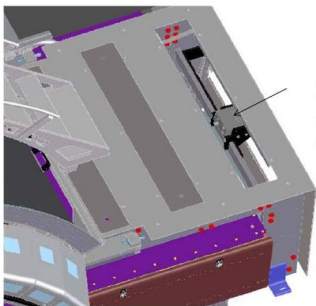

SPLICE DETECT ON T400

Located on the in-feed on PEM1

SPLICE DETECT ON T400

Control Box location

SPLICE DETECT ON T400

Detector located inside the cover on the in-feed on PEM1

SPLICE DETECT ON T400

Access (if necessary, but no adjustment/maintenance is normally required).