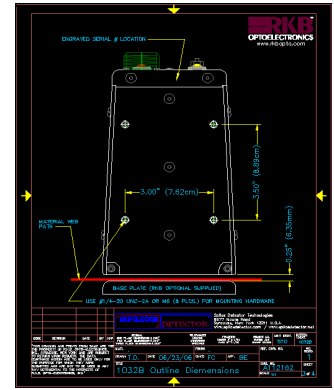

Equipment Pictorial Model 1032BM Black Mamba® Web Press Splice Detector™ & Distribution Technology

R.K.B. OPTO-ELECTRONICS, INC.

6677 Moore Road • Syracuse, New York • 13211 • United States of America
Tel: +001-315-455-6636 • Fax: +001-315-455-8216 • Email: sales@splicedetector.com
Internet: www.rkbopto.com / www.splicedetector.com / www.splicedetector.net

Splice Detection Technology - 1032 Series

Figure 1: RKB System Block Diagram

SPLICE DETECT ON T400

Detector located inside the cover on the in-feed on PEM1

Control Box location

R.K.B. OPTO-ELECTRONICS, INC.