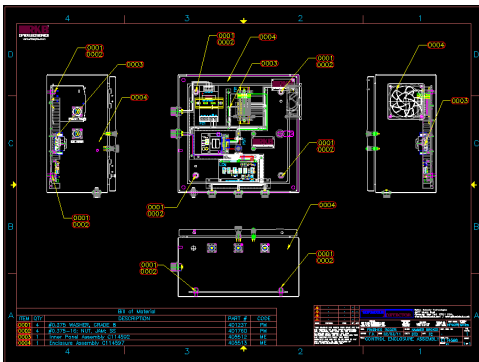

Equipment Pictorial Model 1032BM Black Mamba® Web Press Splice Detector™ & Distribution Technology

R.K.B. OPTO-ELECTRONICS, INC.

6677 Moore Road • Syracuse, New York • 13211 • United States of America
Tel: +001-315-455-6636 • Fax: +001-315-455-8216 • Email: sales@splicedetector.com
Internet: www.rkbopto.com / www.splicedetector.com / www.splicedetector.net

Splice Detection Technology - 1032 Series

Figure 1: RKB System Block Diagram

SPLICE DETECT ON T400

Detector located inside the cover on the in-feed on PEM1

Control Box location

R.K.B. OPTO-ELECTRONICS, INC.