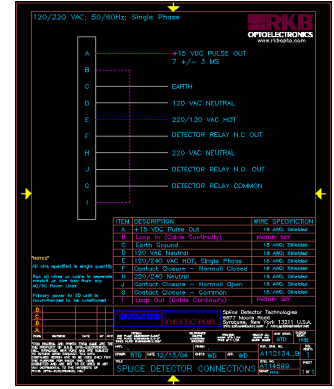

Equipment Pictorial Model 1032BM Black Mamba® Web Press Splice Detector™ & Distribution Technology

R.K.B. OPTO-ELECTRONICS, INC.

6677 Moore Road • Syracuse, New York • 13211 • United States of America
Tel: +001-315-455-6636 • Fax: +001-315-455-8216 • Email: sales@splicedetector.com
Internet: www.rkbopto.com / www.splicedetector.com / www.splicedetector.net