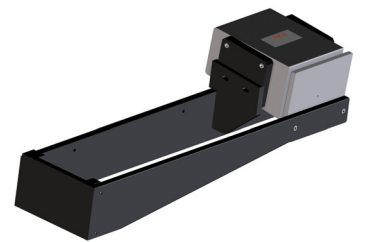

R.K.B. OPTO-ELECTRONICS, INC.

6677 Moore Road • Syracuse, New York • 13211 • United States of America
Tel: +001-315-455-6636 • Fax: +001-315-455-8216 • Email: sales@splicedetector.com
Internet: www.rkbopto.com / www.splicedetector.com / www.splicedetector.net