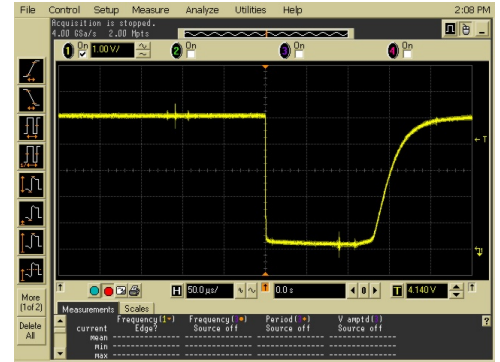

Splice Detection Technology - 1032 Series

Figure 1: RKB System Block Diagram

SPLICE DETECT ON T400

Detector located inside the cover on the in-feed on PEM1

Control Box location

R.K.B. OPTO-ELECTRONICS, INC.