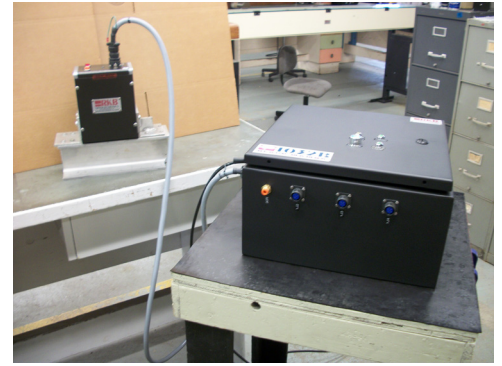

Access (if necessary, but no adjustment/maintenance is normally required).

R.K.B. OPTO-ELECTRONICS, INC.

6677 Moore Road • Syracuse, New York • 13211 • United States of America
Tel: +001-315-455-6636 • Fax: +001-315-455-8216 • Email: sales@splicedetector.com
Internet: www.rkbopto.com / www.splicedetector.com / www.splicedetector.net