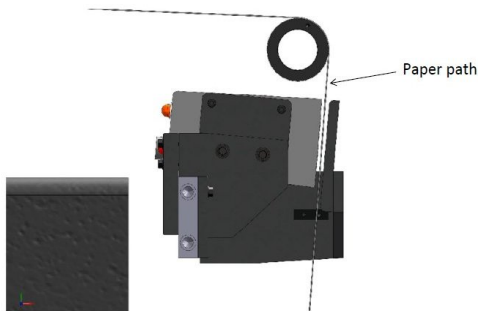

SPLICE DETECT ON T400

R.K.B. OPTO-ELECTRONICS, INC.

6677 Moore Road • Syracuse, New York • 13211 • United States of America
Tel: +001-315-455-6636 • Fax: +001-315-455-8216 • Email: sales@splicedetector.com
Internet: www.rkbopto.com / www.splicedetector.com / www.splicedetector.net