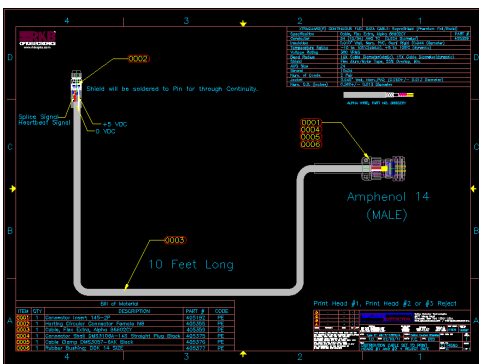

R.K.B. OPTO-ELECTRONICS, INC.

6677 Moore Road • Syracuse, New York • 13211 • United States of America

Tel: +001-315-455-6636 • Fax: +001-315-455-8216 • Email: sales@splicedetector.com

Internet: www.rkbopto.com / www.splicedetector.com / www.splicedetector.net