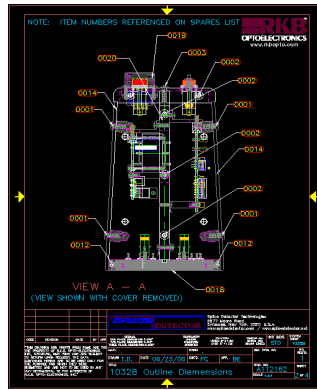

Equipment Pictorial Model 1032BM Black Mamba® Web Press Splice Detector™ & Distribution Technology

R.K.B. OPTO-ELECTRONICS, INC.

6677 Moore Road • Syracuse, New York • 13211 • United States of America
Tel: +001-315-455-6636 • Fax: +001-315-455-8216 • Email: sales@splicedetector.com
Internet: www.rkbopto.com / www.splicedetector.com / www.splicedetector.net