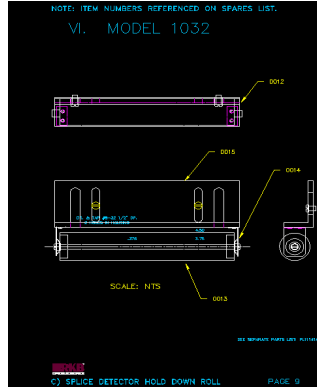

Equipment Pictorial Model 1032BM Black Mamba® Web Press Splice Detector™ & Distribution Technology

R.K.B. OPTO-ELECTRONICS, INC.

6677 Moore Road • Syracuse, New York • 13211 • United States of America
Tel: +001-315-455-6636 • Fax: +001-315-455-8216 • Email: sales@splicedetector.com
Internet: www.rkbopto.com / www.splicedetector.com / www.splicedetector.net