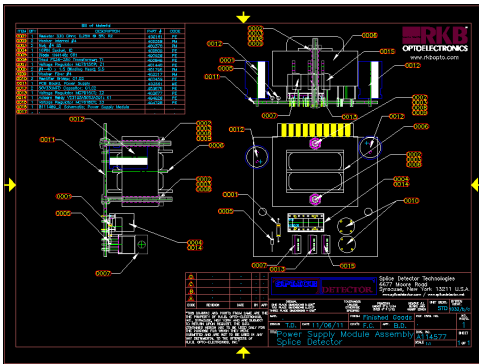

R.K.B. OPTO-ELECTRONICS, INC.

6677 Moore Road • Syracuse, New York • 13211 • United States of America

Tel: +001-315-455-6636 • Fax: +001-315-455-8216 • Email: sales@splicedetector.com

Internet: www.rkbopto.com / www.splicedetector.com / www.splicedetector.net