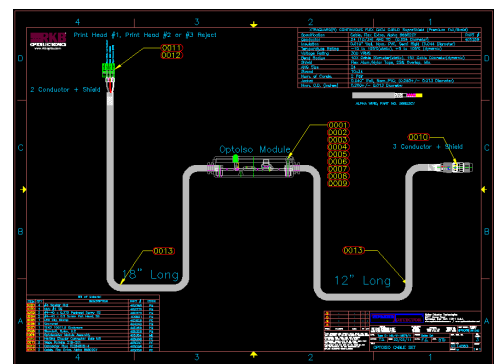

R.K.B. OPTO-ELECTRONICS, INC.

6677 Moore Road • Syracuse, New York • 13211 • United States of America

Tel: +001-315-455-6636 • Fax: +001-315-455-8216 • Email: sales@splicedetector.com

Internet: www.rkbopto.com / www.splicedetector.com / www.splicedetector.net