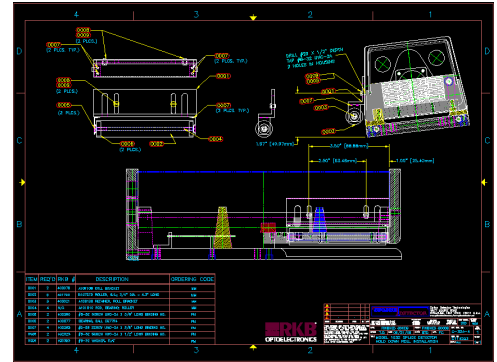

R.K.B. OPTO-ELECTRONICS, INC.

6677 Moore Road • Syracuse, New York • 13211 • United States of America

Tel: +001-315-455-6636 • Fax: +001-315-455-8216 • Email: sales@splicedetector.com

Internet: www.rkbopto.com / www.splicedetector.com / www.splicedetector.net