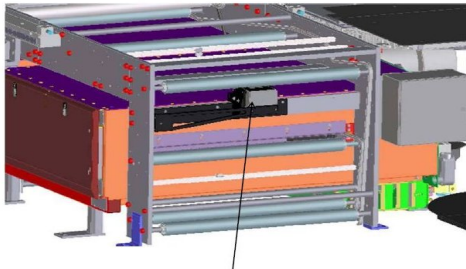

SPLICE DETECT ON T400

Located on the in-feed on PEM1