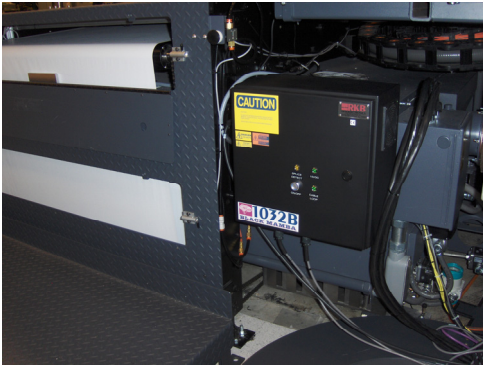

Access (if necessary, but no adjustment/maintenance is normally required).

R.K.B. OPTO-ELECTRONICS, INC.

6677 Moore Road • Syracuse, New York • 13211 • United States of America
Tel: +001-315-455-6636 • Fax: +001-315-455-8216 • Email: sales@splicedetector.com
Internet: www.rkbopto.com / www.splicedetector.com / www.splicedetector.net