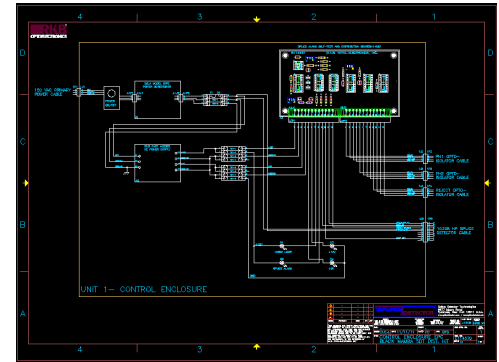

Equipment Pictorial Model 1032BM Black Mamba® Web Press Splice Detector™ & Distribution Technology

R.K.B. OPTO-ELECTRONICS, INC.

6677 Moore Road • Syracuse, New York • 13211 • United States of America
Tel: +001-315-455-6636 • Fax: +001-315-455-8216 • Email: sales@splicedetector.com
Internet: www.rkbopto.com / www.splicedetector.com / www.splicedetector.net