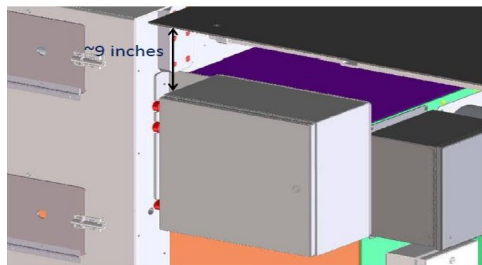

SPLICE DETECT ON T400

Located on the in-feed on PEM1

SPLICE DETECT ON T400

Control Box location

SPLICE DETECT ON T400

Detector located inside the cover on the in-feed on PEM1

SPLICE DETECT ON T400

Access (if necessary, but no adjustment/maintenance is normally required).