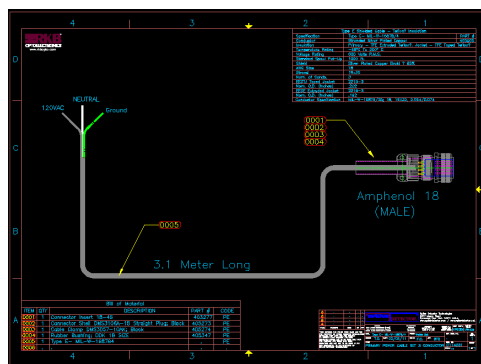

R.K.B. OPTO-ELECTRONICS, INC.

6677 Moore Road • Syracuse, New York • 13211 • United States of America

Tel: +001-315-455-6636 • Fax: +001-315-455-8216 • Email: sales@splicedetector.com

Internet: www.rkbopto.com / www.splicedetector.com / www.splicedetector.net