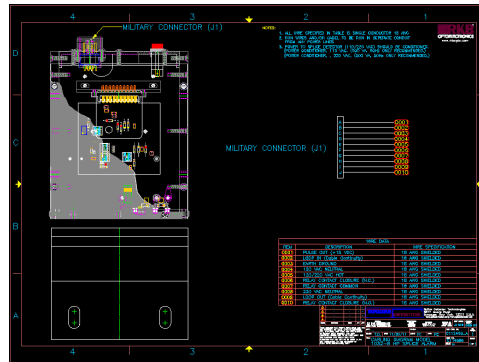

Equipment Pictorial Model 1032BM Black Mamba® Web Press Splice Detector™ & Distribution Technology

R.K.B. OPTO-ELECTRONICS, INC.

6677 Moore Road • Syracuse, New York • 13211 • United States of America
Tel: +001-315-455-6636 • Fax: +001-315-455-8216 • Email: sales@splicedetector.com
Internet: www.rkbopto.com / www.splicedetector.com / www.splicedetector.net