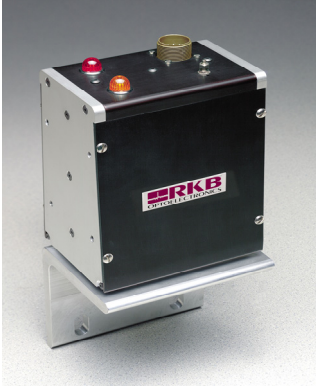

Equipment Pictorial Model 1032BM Black Mamba® Web Press Splice Detector™ & Distribution Technology

R.K.B. OPTO-ELECTRONICS, INC.

6677 Moore Road • Syracuse, New York • 13211 • United States of America
Tel: +001-315-455-6636 • Fax: +001-315-455-8216 • Email: sales@splicedetector.com
Internet: www.rkbopto.com / www.splicedetector.com / www.splicedetector.net

Splice Detection Technology - 1032 Series

Figure 1: RKB System Block Diagram

SPLICE DETECT ON T400

Detector located inside the cover on the in-feed on PEM1

Control Box location

R.K.B. OPTO-ELECTRONICS, INC.